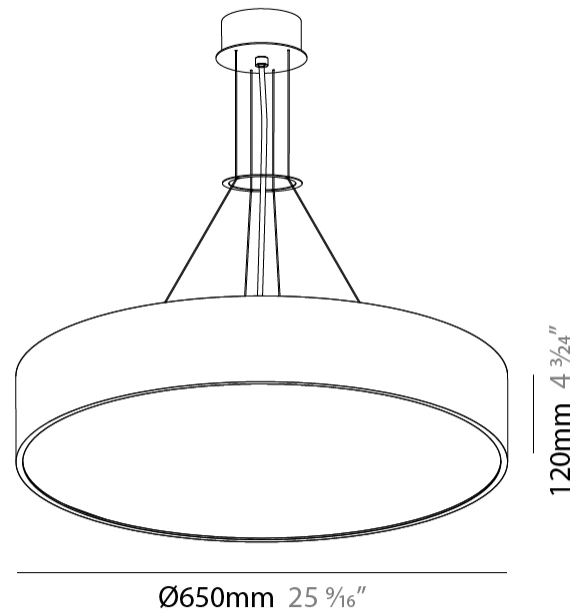

GENERAL

Series: Sign
Brand: Prolicht
Division: Architectural
Mounting Type: Suspension
Mounting Location: Ceiling
Subcategory: Pendant

PHYSICAL

Shape: Round
Diameter (mm): 650
Diameter (in): 25 ⁹/₁₆
Depth (mm): 120
Depth (in): 4 ³/₄
Max. Overall Height (mm): 2120
Max. Overall Height (in): 83 ⁷/₁₆
Light Distribution: Direct
Weight (kg): 8.505
Weight (lbs): 18.75
Diffuser: PMMA - Opal or Micro-Prism
Fixture Finish: SSR / BKV / CWI / CRY / HAB / UFT / ITA / RUA / FTG / MYG / LOD / PUS / FRO / FUP / KIA / POP / BLS / SPG / MEY / GOH / GUM / CHC / COM / ABZ / JAG / OBR / MOS / ROR
Fixture Material: Extruded Aluminum / Steel
Cable Details: 2000mm or 6000mm Transparent Cable

ELECTRICAL

Lamp Type: LED (Zhaga Standard)
Input Wattage (W): 66.5
Total Output Wattage (W): 57
Dimming: Tri-Mode (Non-Dimming and Phase Dimming (120Vac only) and 0-10V Dimming)
Driver Included: Yes
Driver Location: Integrated
Driver Type: Constant Current - Universal
Driver Class: Class 2
Input Voltage (V): 120 - 277
Constant Current (MA): 500

LED

Color Temperature (°K): 2700 / 3000 / 3500 / 4000
Max. Delivered Lumen (lm): 5535 / 6194 / 6358 / 6594
Nominal Lumen (lm): 7410 / 8292 / 8512 / 8828
CRI: >80 CRI
Efficiency (%): 73
Lamp Life (hrs): 50000

OPTICAL

Beam Angle: 110

RATINGS AND CERTIFICATIONS

Certified By: Certified for North American Standards
IP rating: IP20