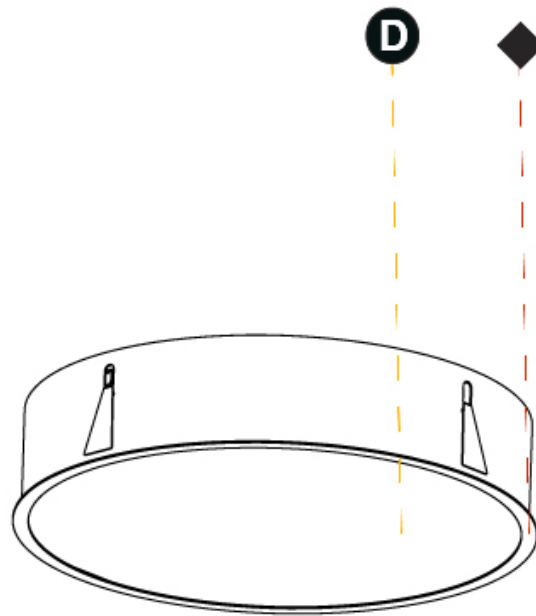

SIGN RECESSED

A37773-

PROJECT

TYPE

SPECIFIER

QUANTITY

DATE