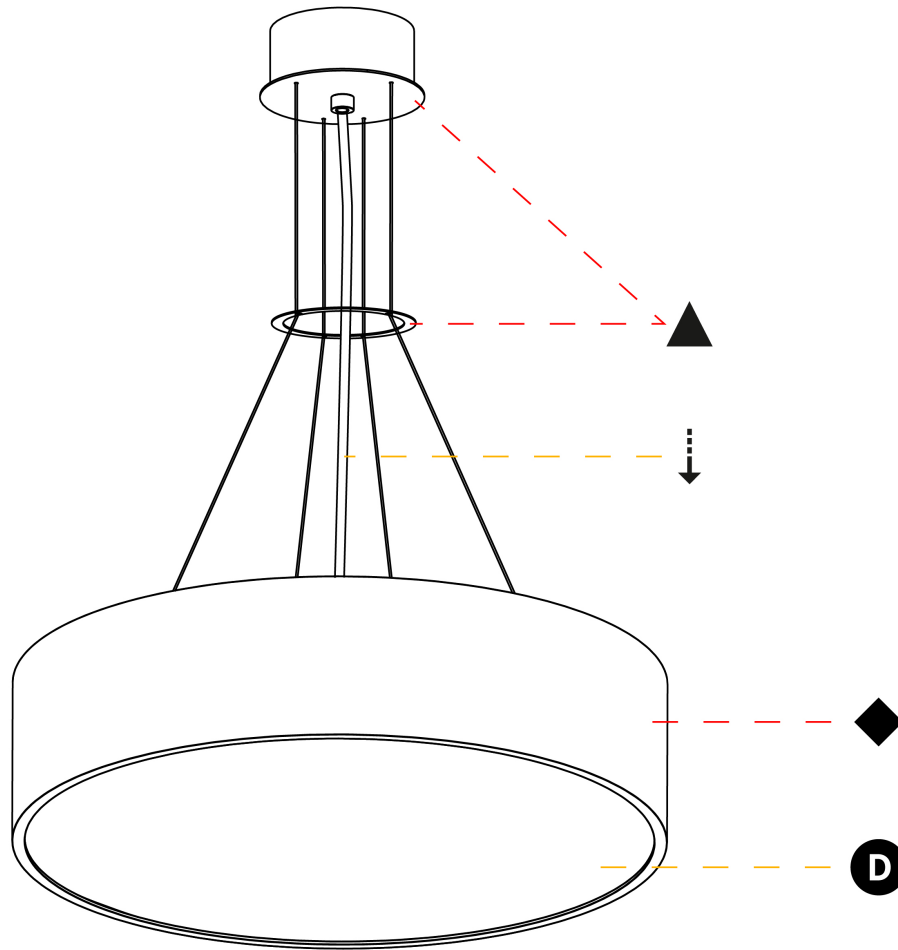

A30588-

PROJECT	_____
TYPE	_____
SPECIFIER	_____
QUANTITY	_____
DATE	_____

A